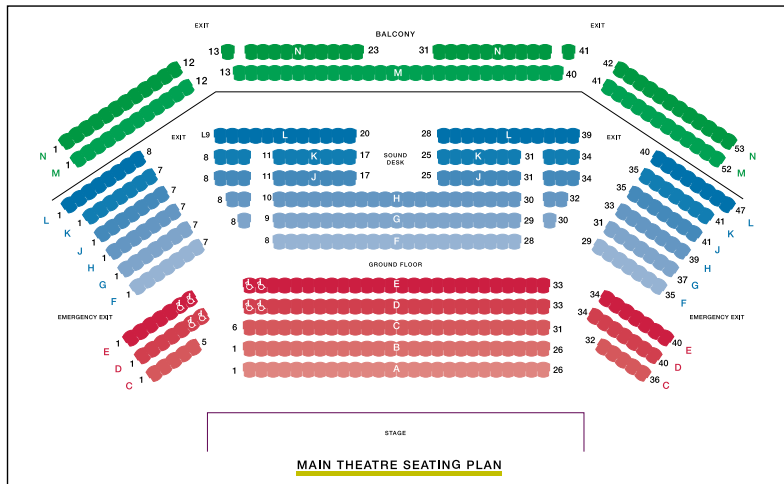

glór operates a flexible seating configuration.

Extra seating may be added at the discretion of management.

Please check with the box office upon booking your ticket.

CHILDREN

CLASSICAL MUSIC

COMEDY

DANCE

DISCUSSION

FAMILY

FILM

GALLERY

ILLUSION

MUSIC

PANTO

SCHOOL TO STAGE

THEATRE

TEEN SCENE

TRADITIONAL MUSIC

WORKSHOPS